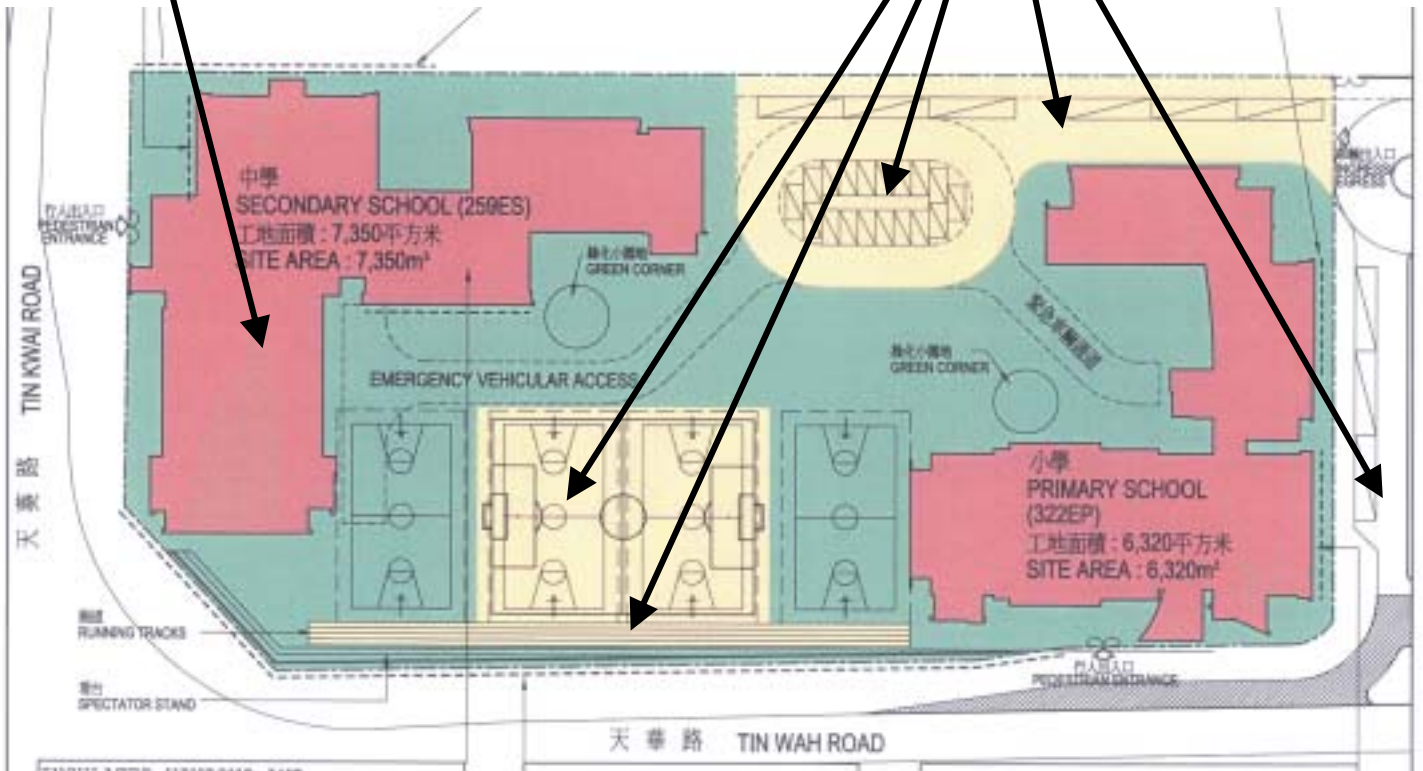

Secondary School in Tin Shui Wai Area 104 (School 2)
 天水圍第 104 區 (校舍二)

Shared facilities subject to further revision
 共用設施(有待修訂)

Area 104, Tin Shui Wai (School 2), Yuen Long
 元朗天水圍第 104 區(校舍 2)