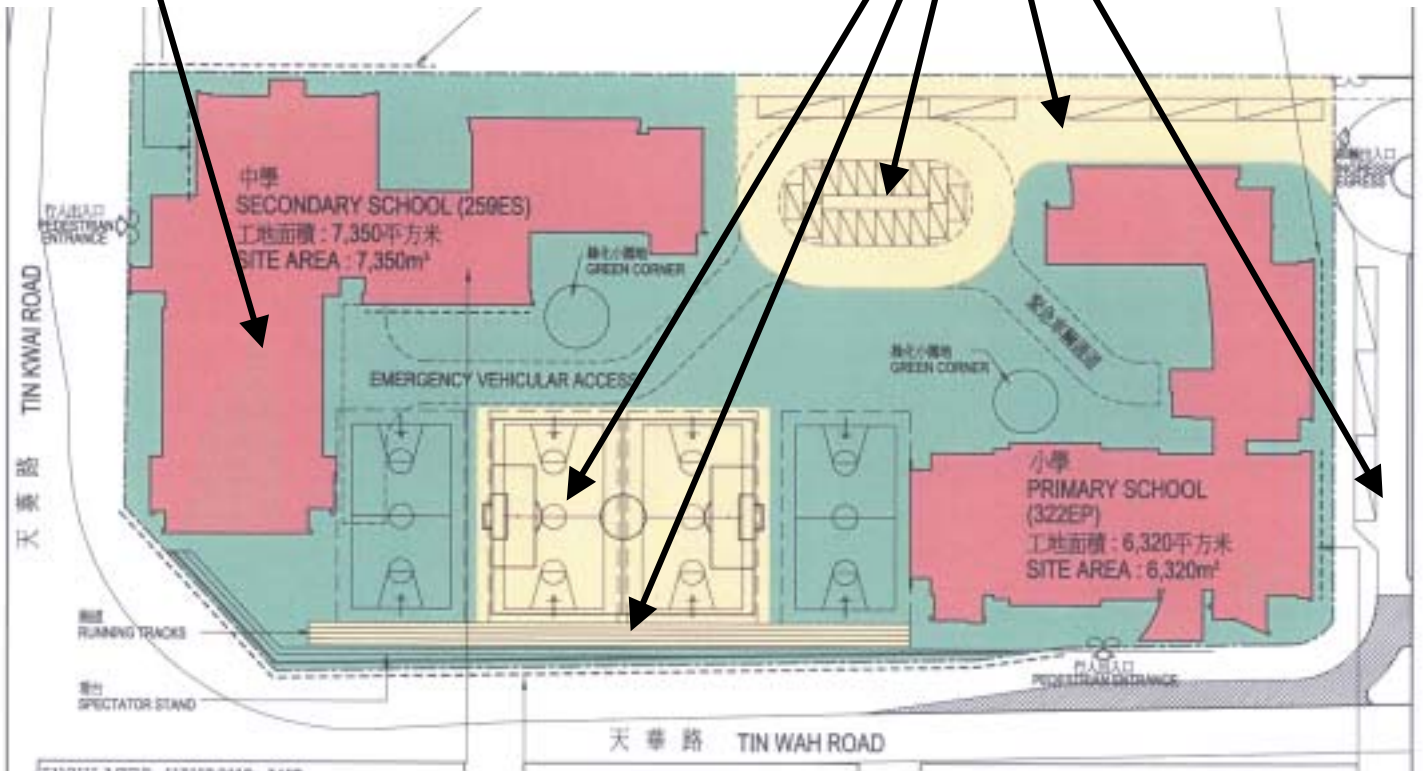

Second Secondary School in Tin Shui Wai Area 104  
天水圍第 104 區第二所校舍

Shared facilities subject to further revision  
共用設施(有待修訂)

Area 104, Tin Shui Wai (School 2), Yuen Long  
元朗天水圍第 104 區(校舍 2)