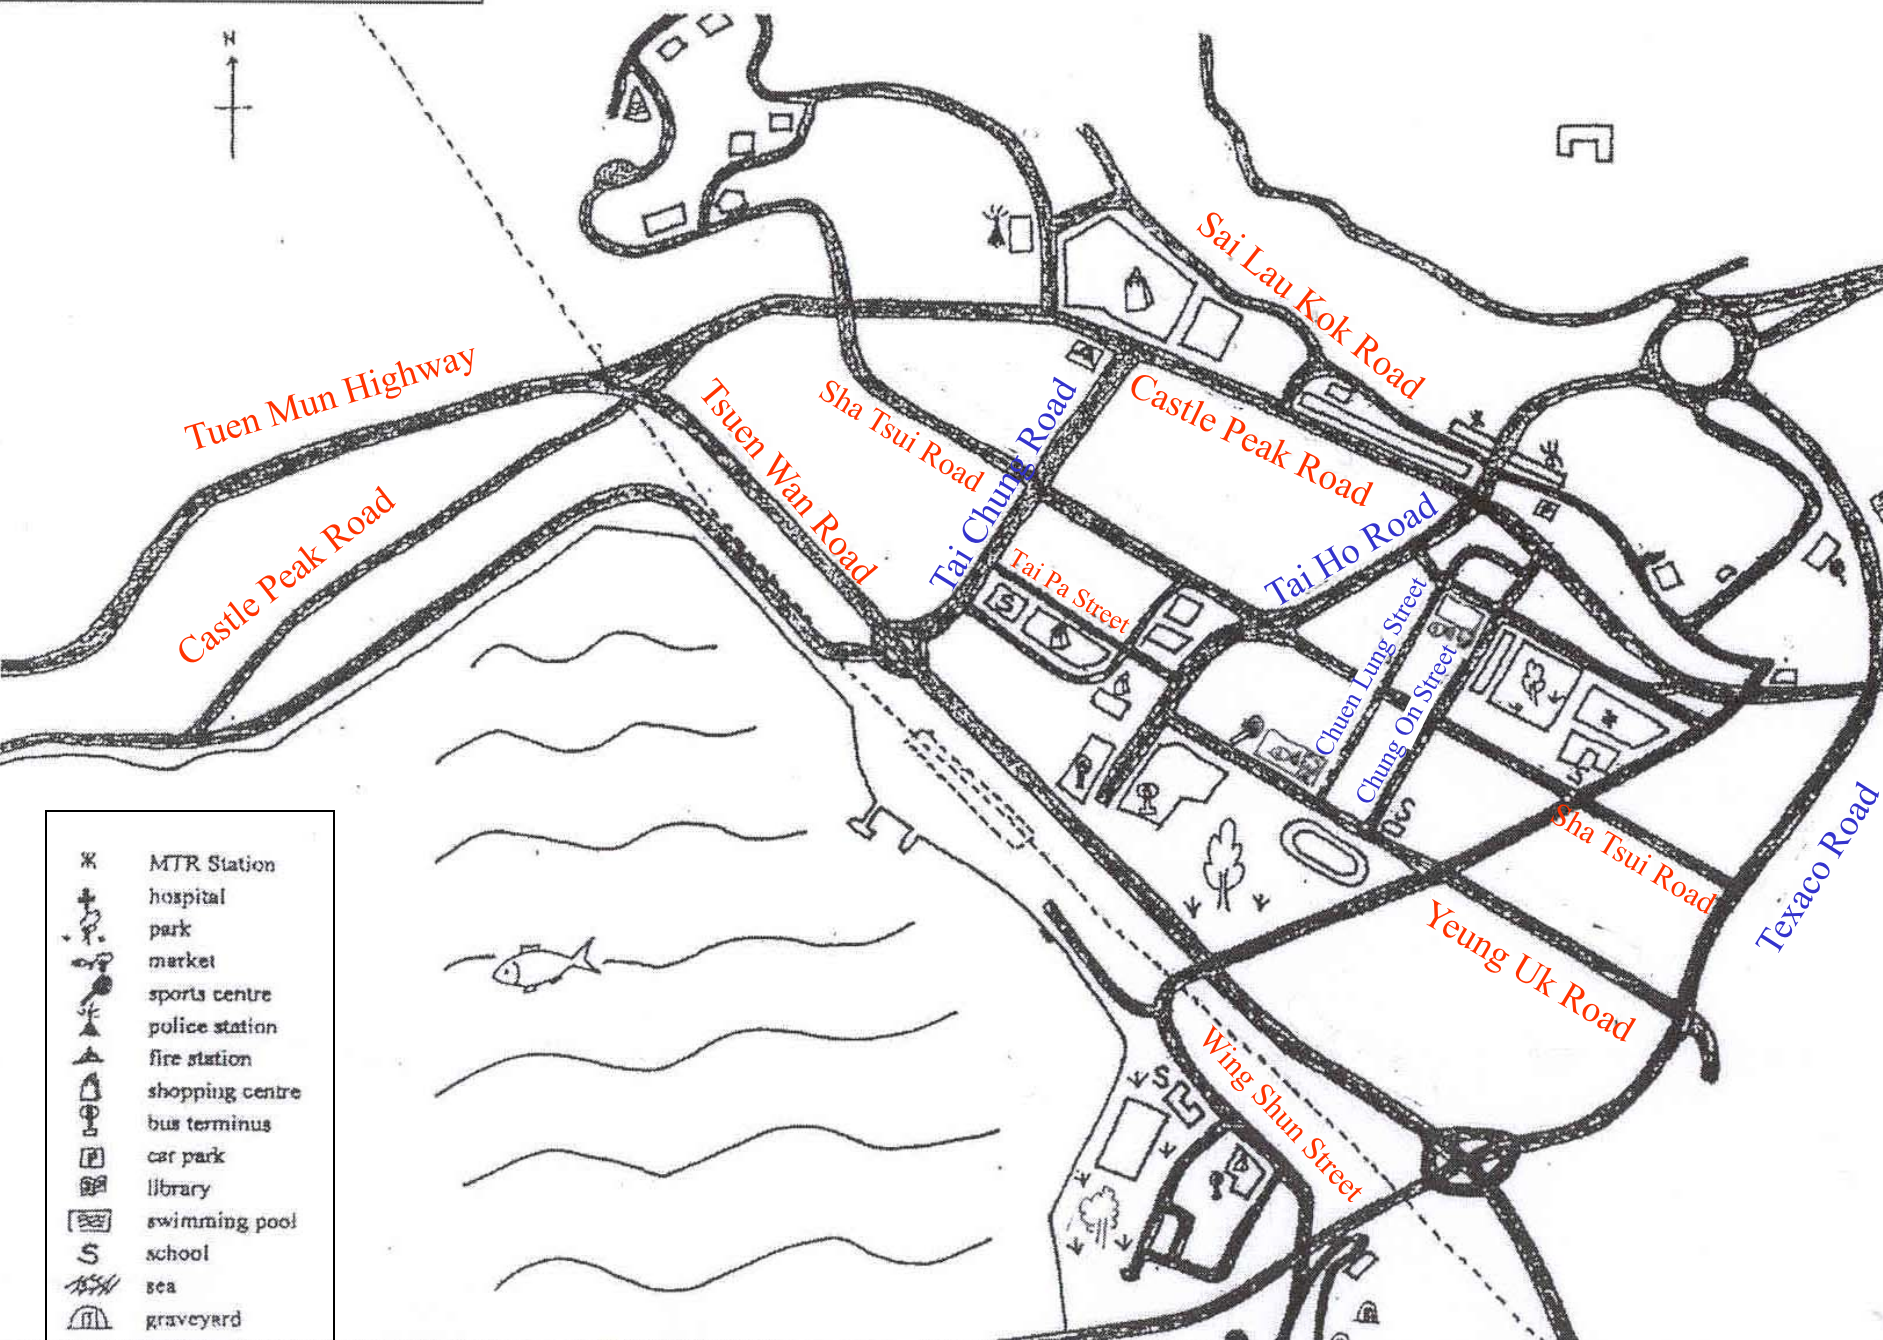

# Road map of Tsuen Wan

	MTR Station
	hospital
	park
	market
	sports centre
	police station
	fire station
	shopping centre
	bus terminus
	car park
	library
	swimming pool
	school
	sea
	graveyard