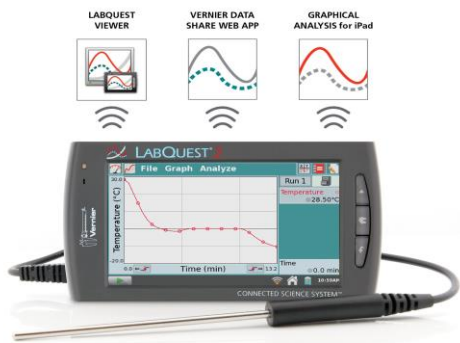

5. Data recorder (LabQuest 2)