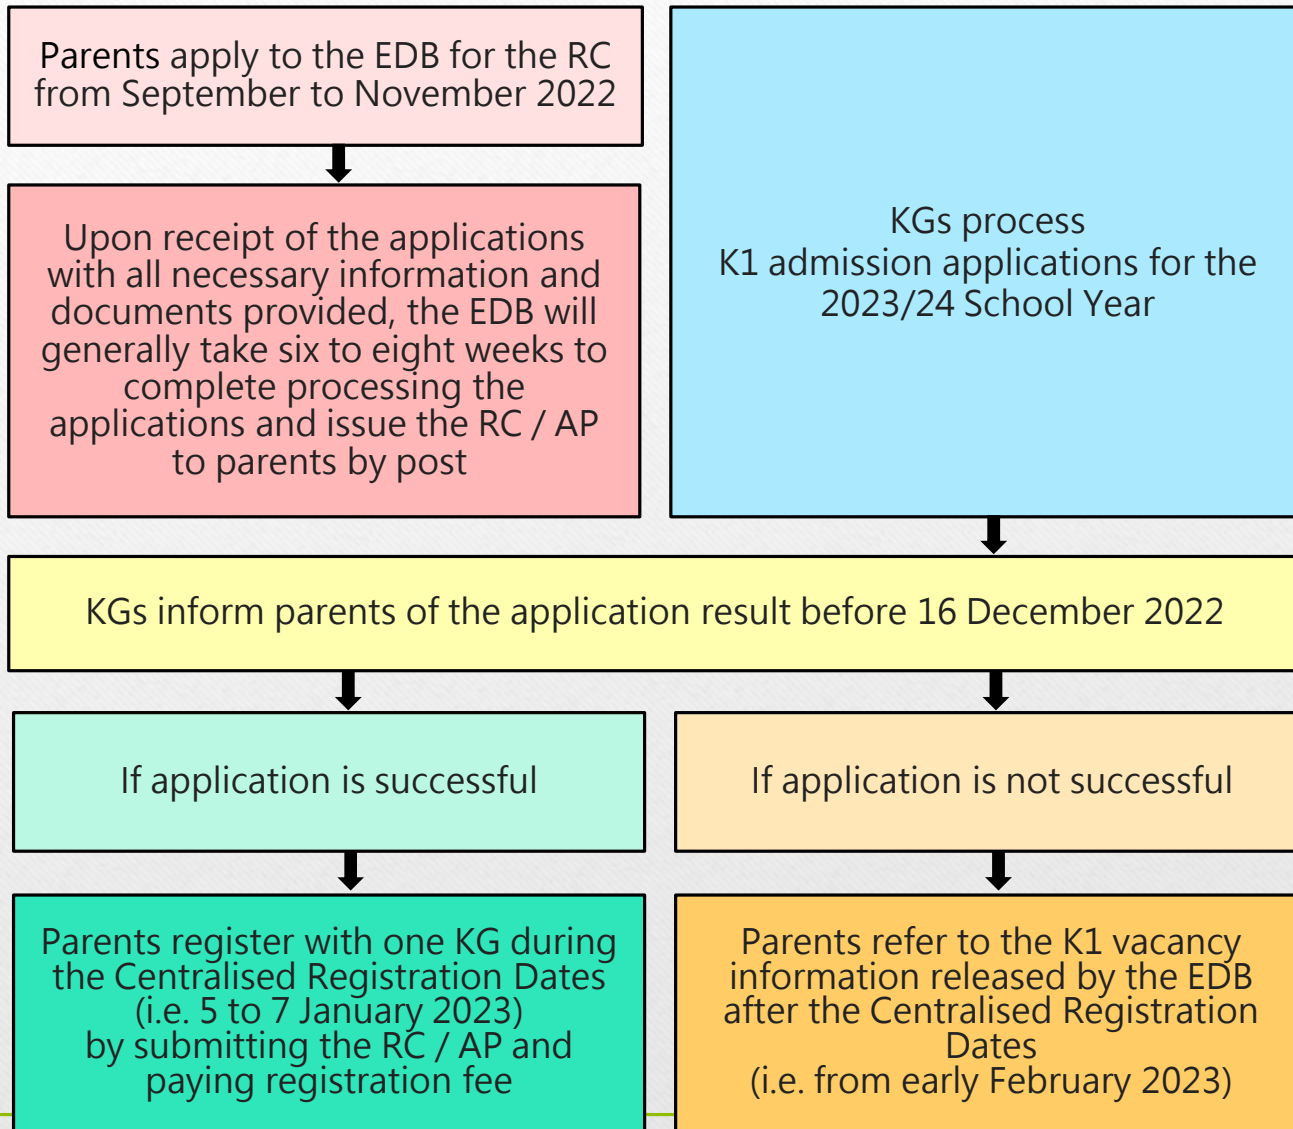

Admission Arrangements for Nursery (K1) Classes in Kindergartens (KGs) for the 2023/24 School Year

Important dates

(Applicable to children who were born on or
before 31 December 2020)

Important dates

September to
November 2022

Application for
Registration Document (RC or AP)*

November 2022

Application for Provisional Letter
(applicable to children currently studying in KGs only)

Before
16 December 2022

Announcement of Application Results by KGs

5 to 7 January 2023
(Thu to Sat)

Centralised Registration Dates#

Early-February 2023

Release of K1 Vacancy by EDB@

* RC stands for Registration Certificate for KG Admission and AP stands for Kindergarten Admission Pass

@<https://www.edb.gov.hk/en/edu-system/preprimary-kindergarten/kindergarten-k1-admission-arrangements/index-2324.html> (Item 10)

2023/24 K1 Admission Arrangements Flowchart

Enquiry

▶ The EDB –

- Website : https://www.edb.gov.hk/k1-admission_e