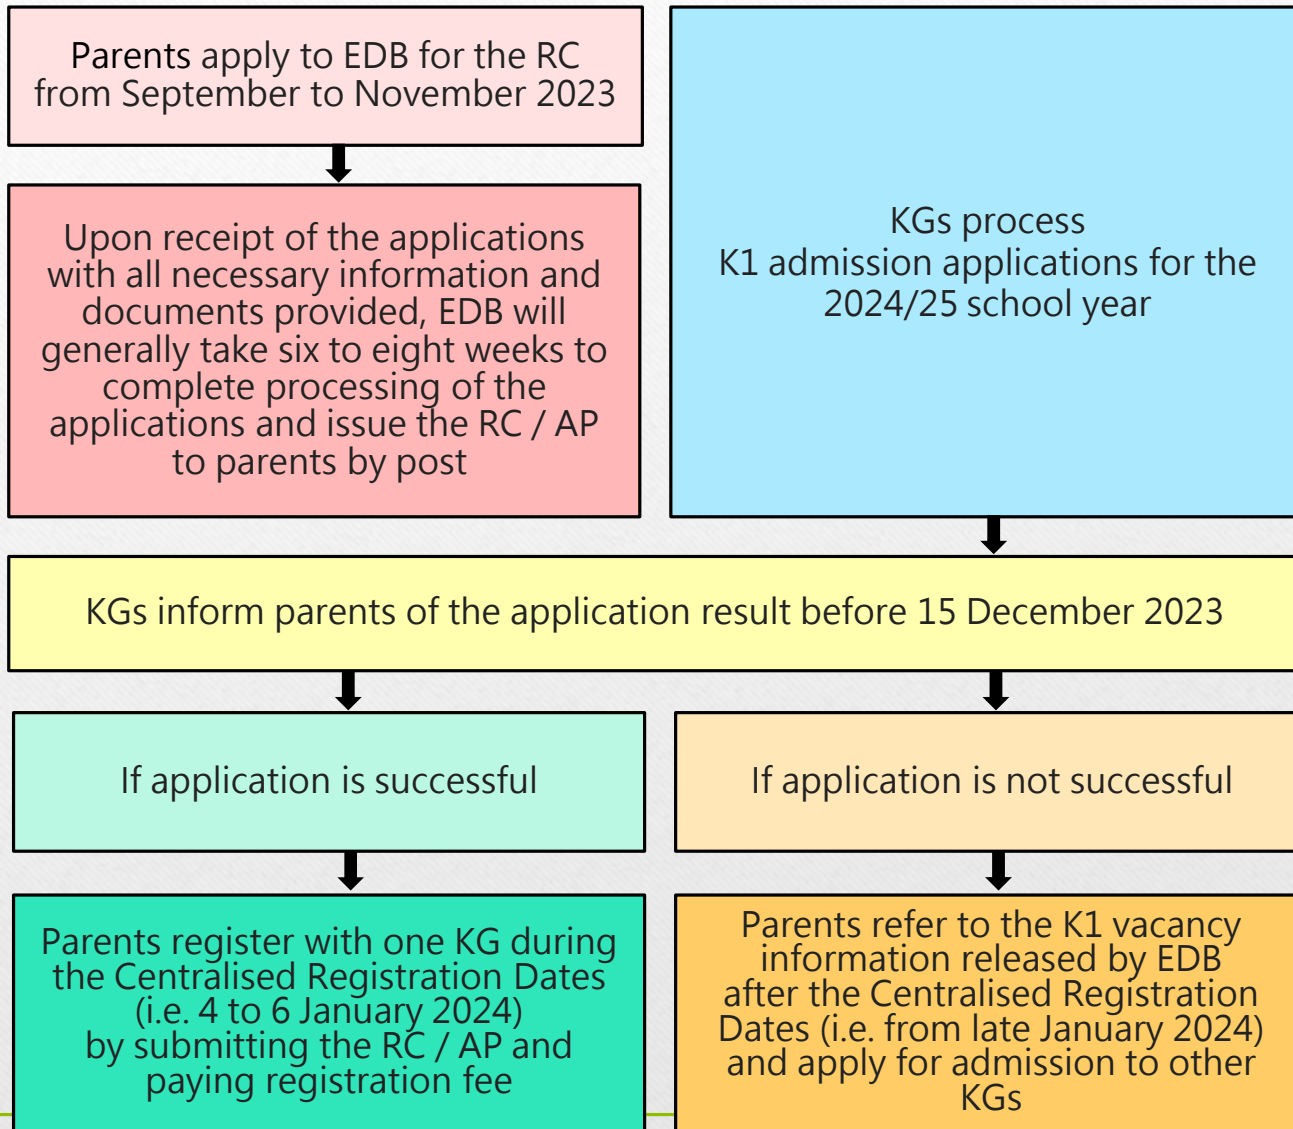

2024/25 K1 Admission Arrangements Flowchart