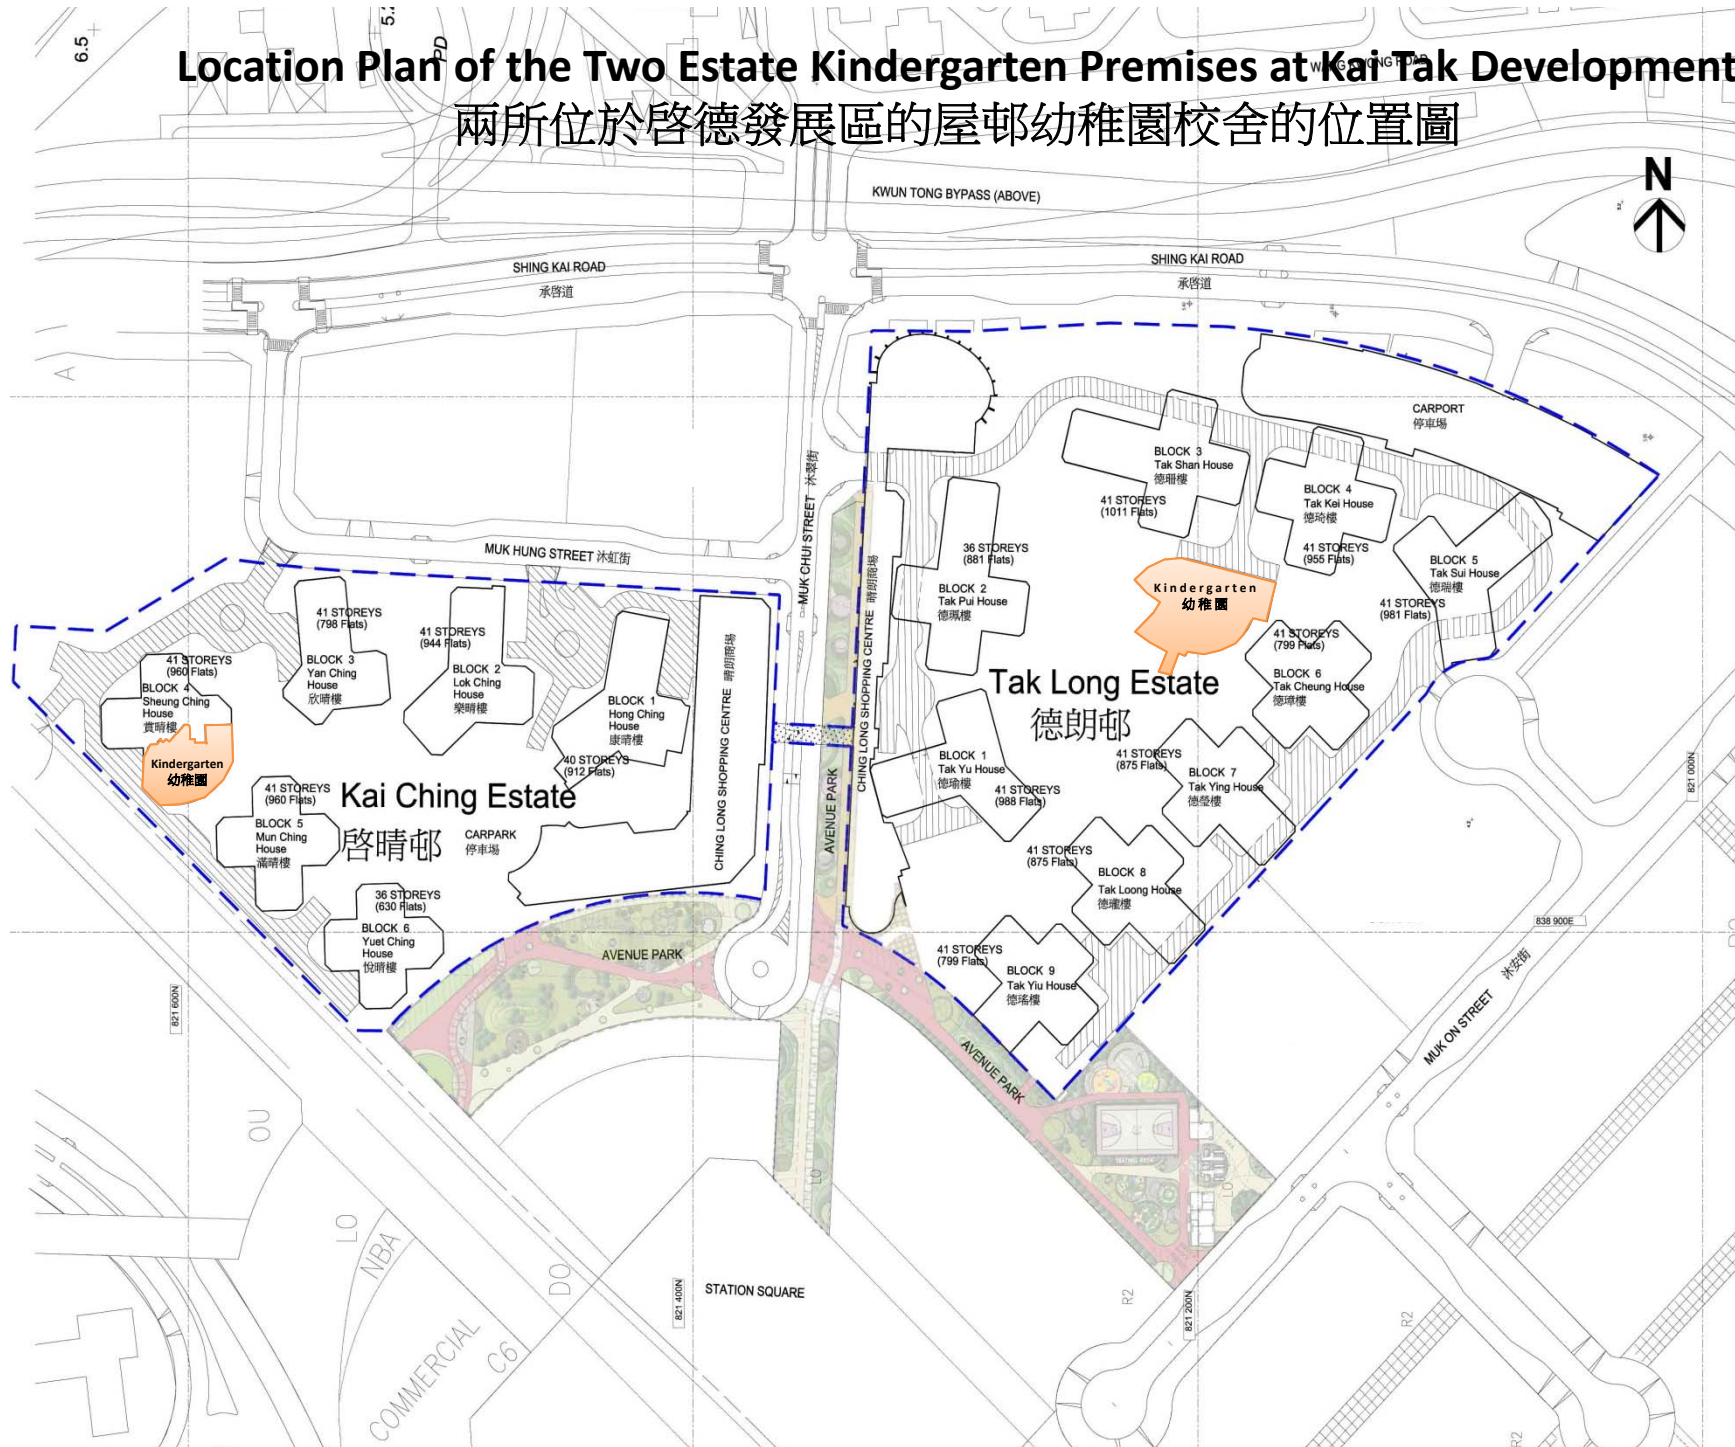

# Location Plan of the Two Estate Kindergarten Premises at Kai Tak Development

## 兩所位於啟德發展區的屋邨幼稚園校舍的位置圖

- NOTES
- LEGEND :
- FOOTBRIDGE
  - RESTRICTED R
  - ESTATE BOUND

REVISIONS

NO	DESCRIPTION AND DATE

NAME AND DESIGNATION
AUTHORISED
CHECKED
DESIGN MANAGER
DESIGNER
DRAWN

PROJECT  
 THE INTEGRATED CONTRACT FOR CI  
 OF PRH DEVELOPMENT  
**KAI TAK SITE 1B**  
 CONTRACT NO. 20090006

DRAWING TITLE  
**KAI CHING ESTATE A**  
**TAK LONG ESTATE**

SCALE 1 : 1000 (A3)

DRAWING NO.  
**KE09/-SITE/A/KT1A8**