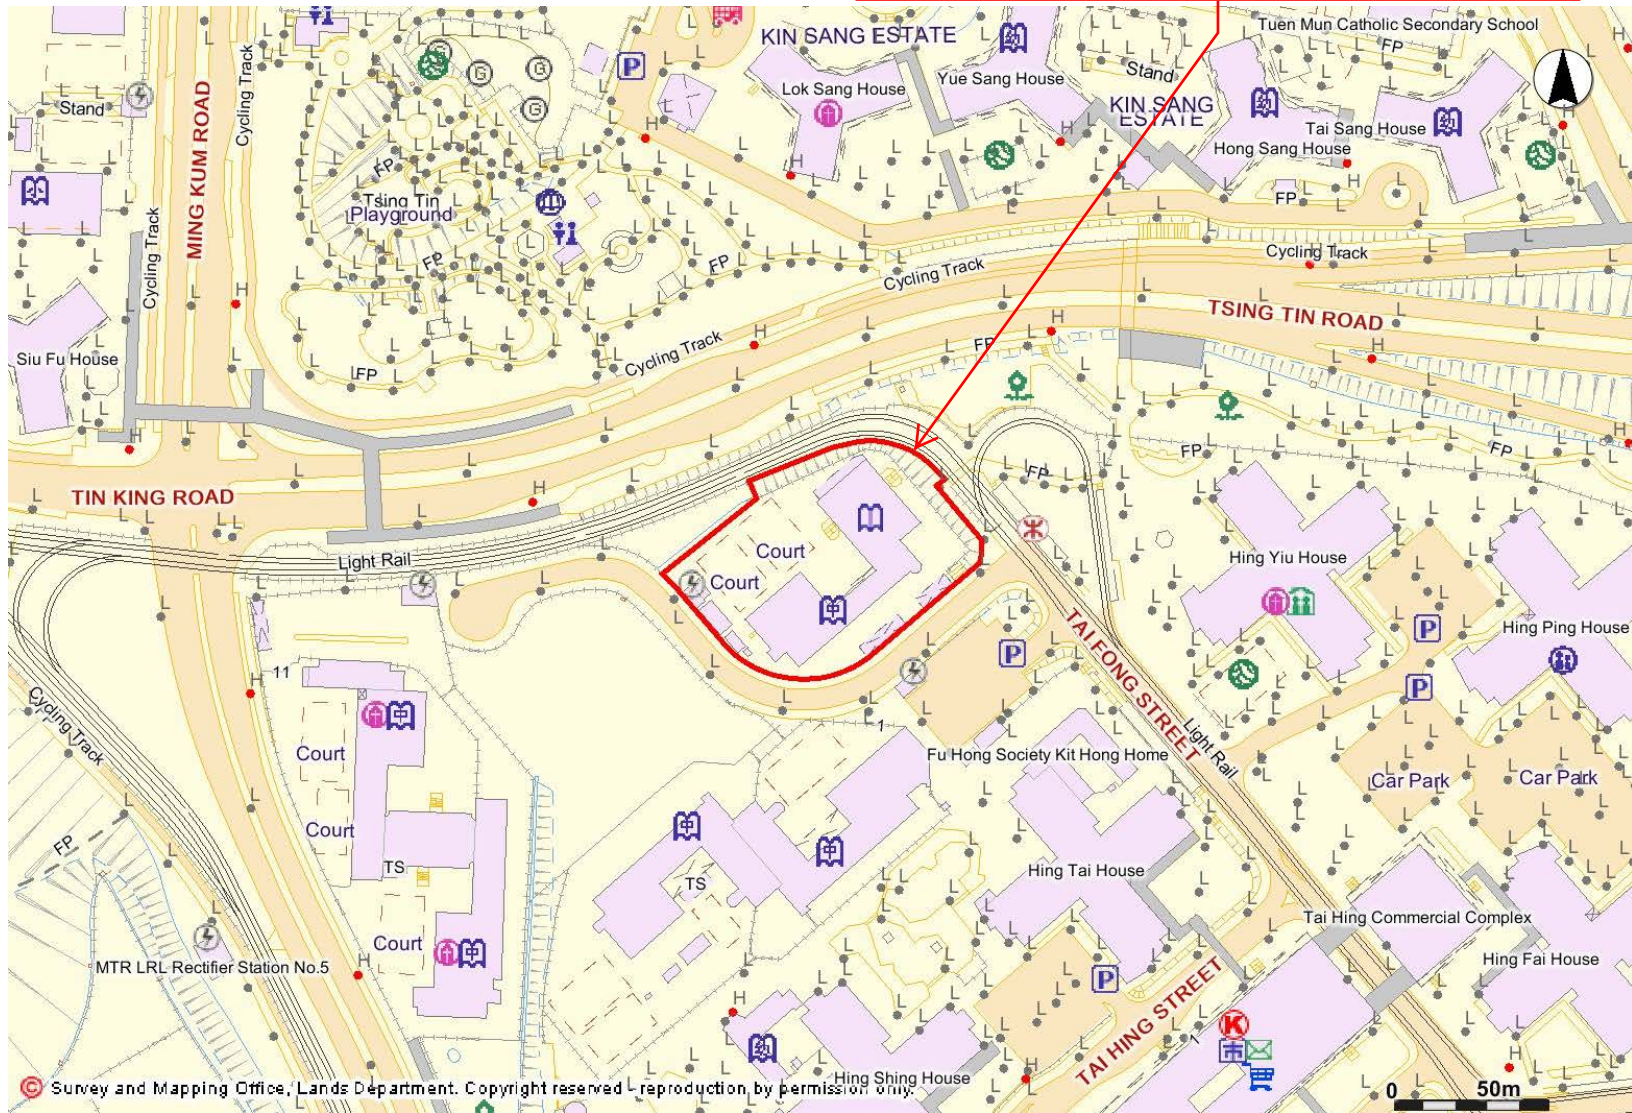

Premises of Shi Hui Wen Secondary School

**Location Plan -
Premises of Shi Hui Wen Secondary School (2 Leung Choi Lane, Tuen Mun, New Territories)
(to-be-vacated)**