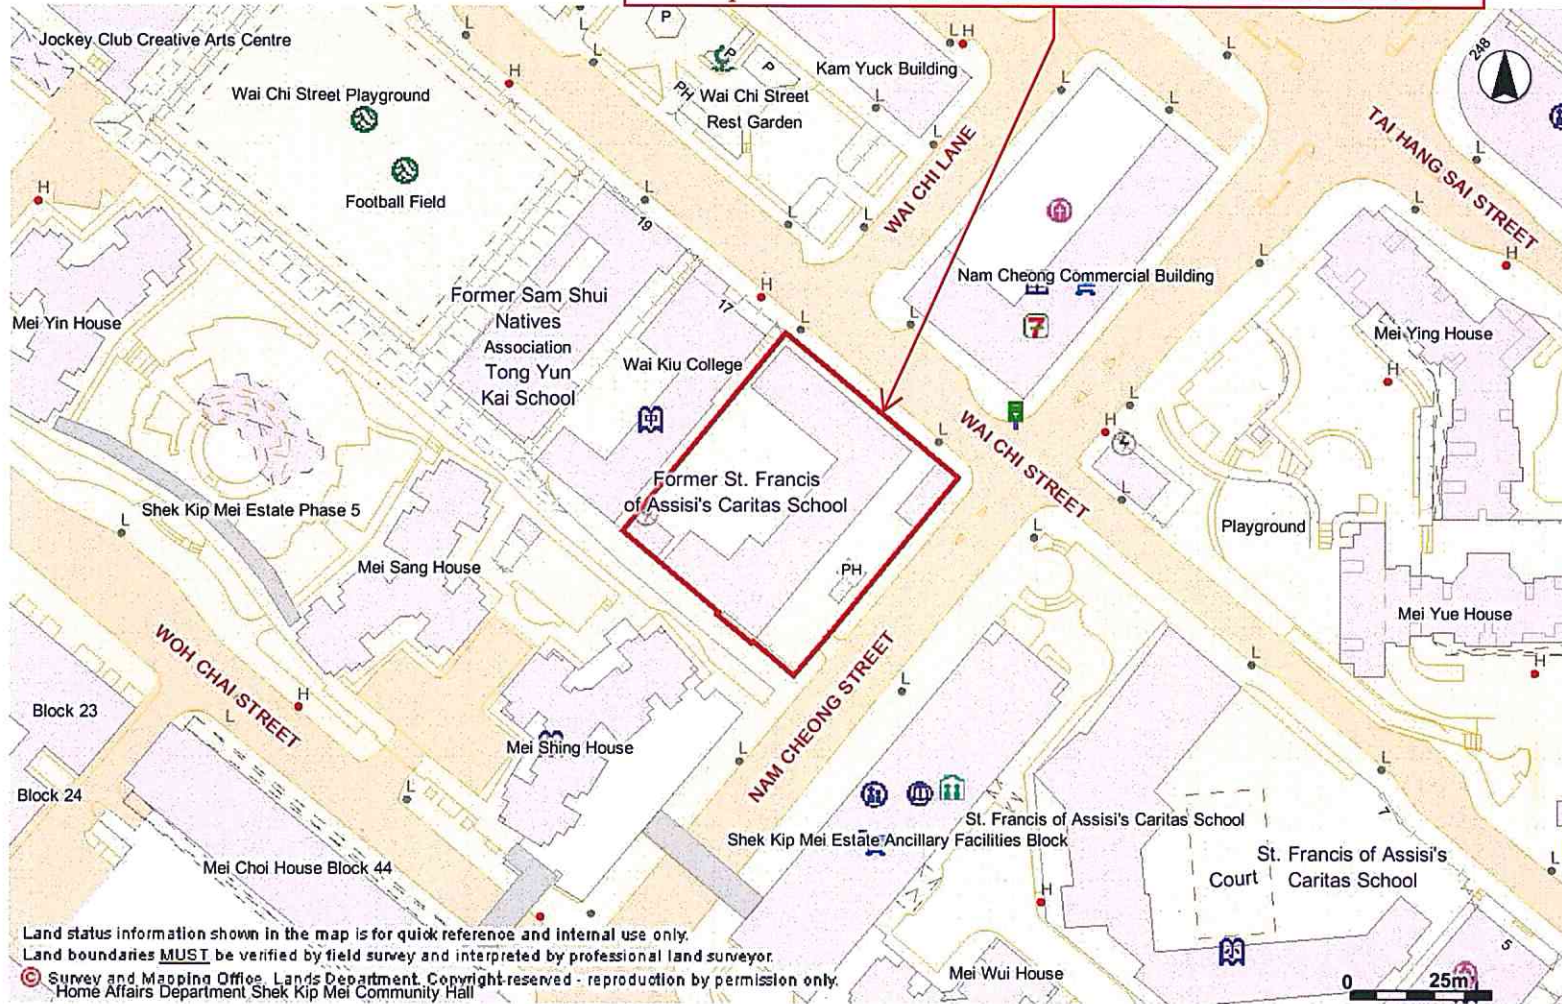

Ex-premises of St. Francis of Assisi's Caritas School

Location Plan -

Ex-premises of St. Francis of Assisi's Caritas School (221 Nam Cheong Street, Shek Kip Mei, Kowloon)