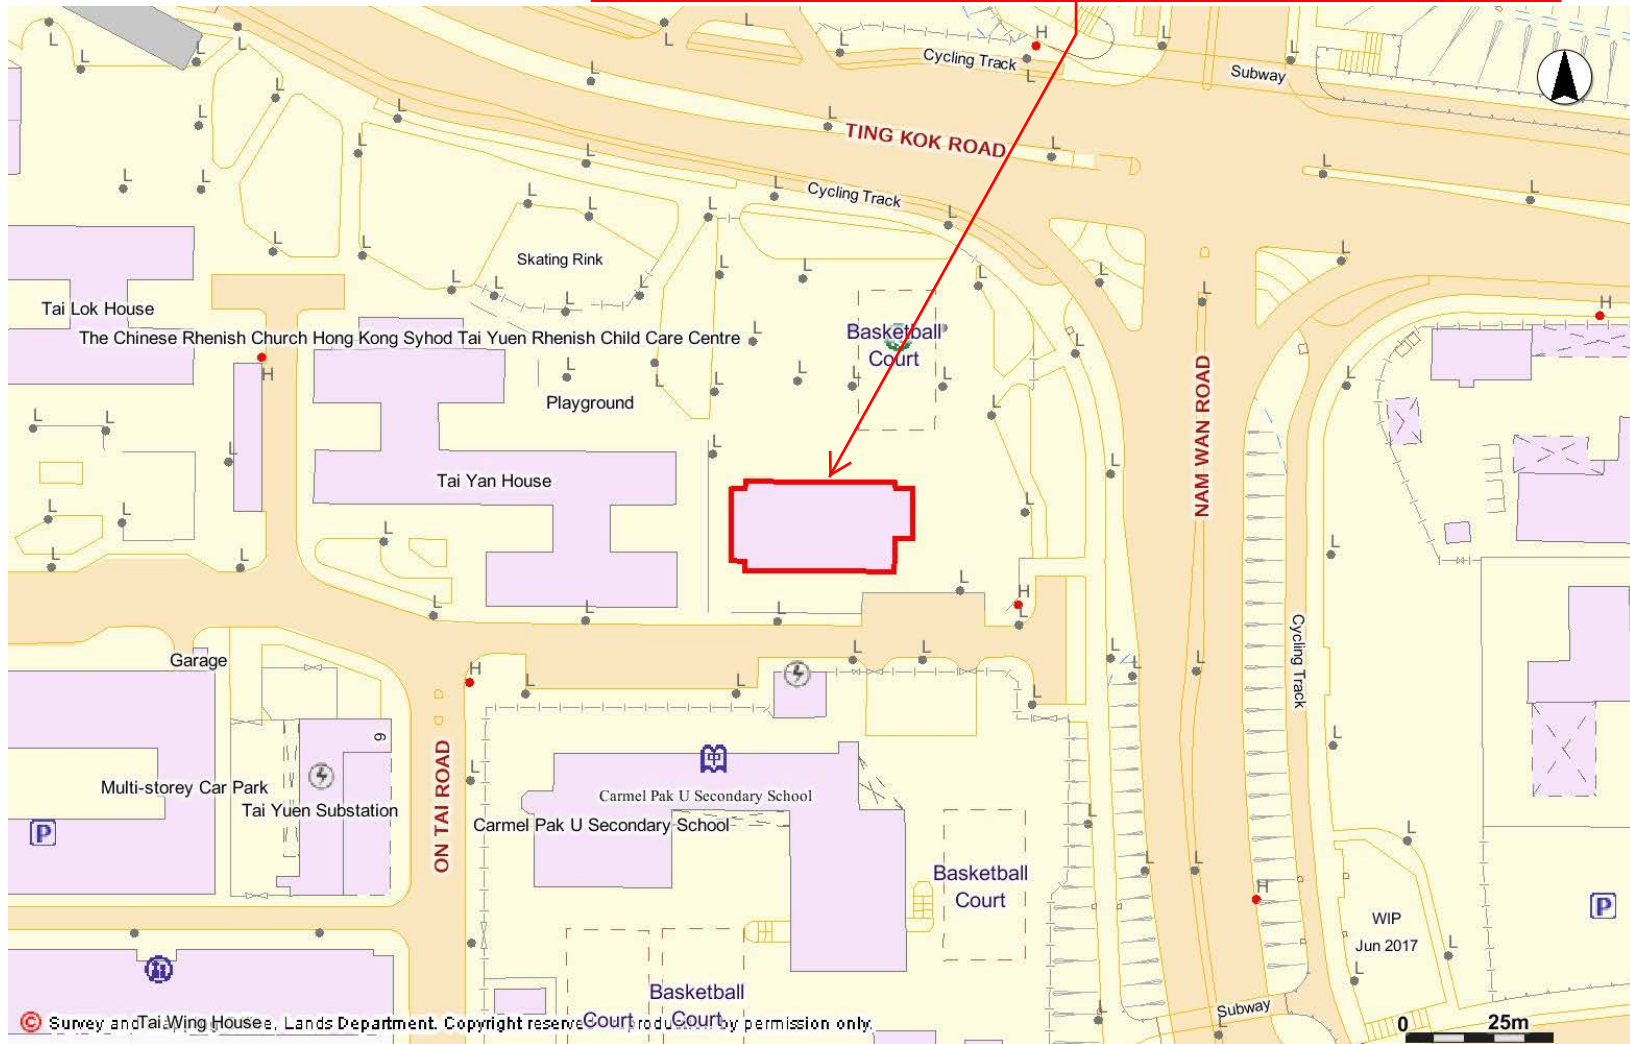

Ex-premises of Confucian Sam Lok Chow Mud Wai School

**Location Plan -
Ex-premises of Confucian Sam Lok Chow Mud Wai School (Tai Yuen Estate, Tai Po, New Territories)**