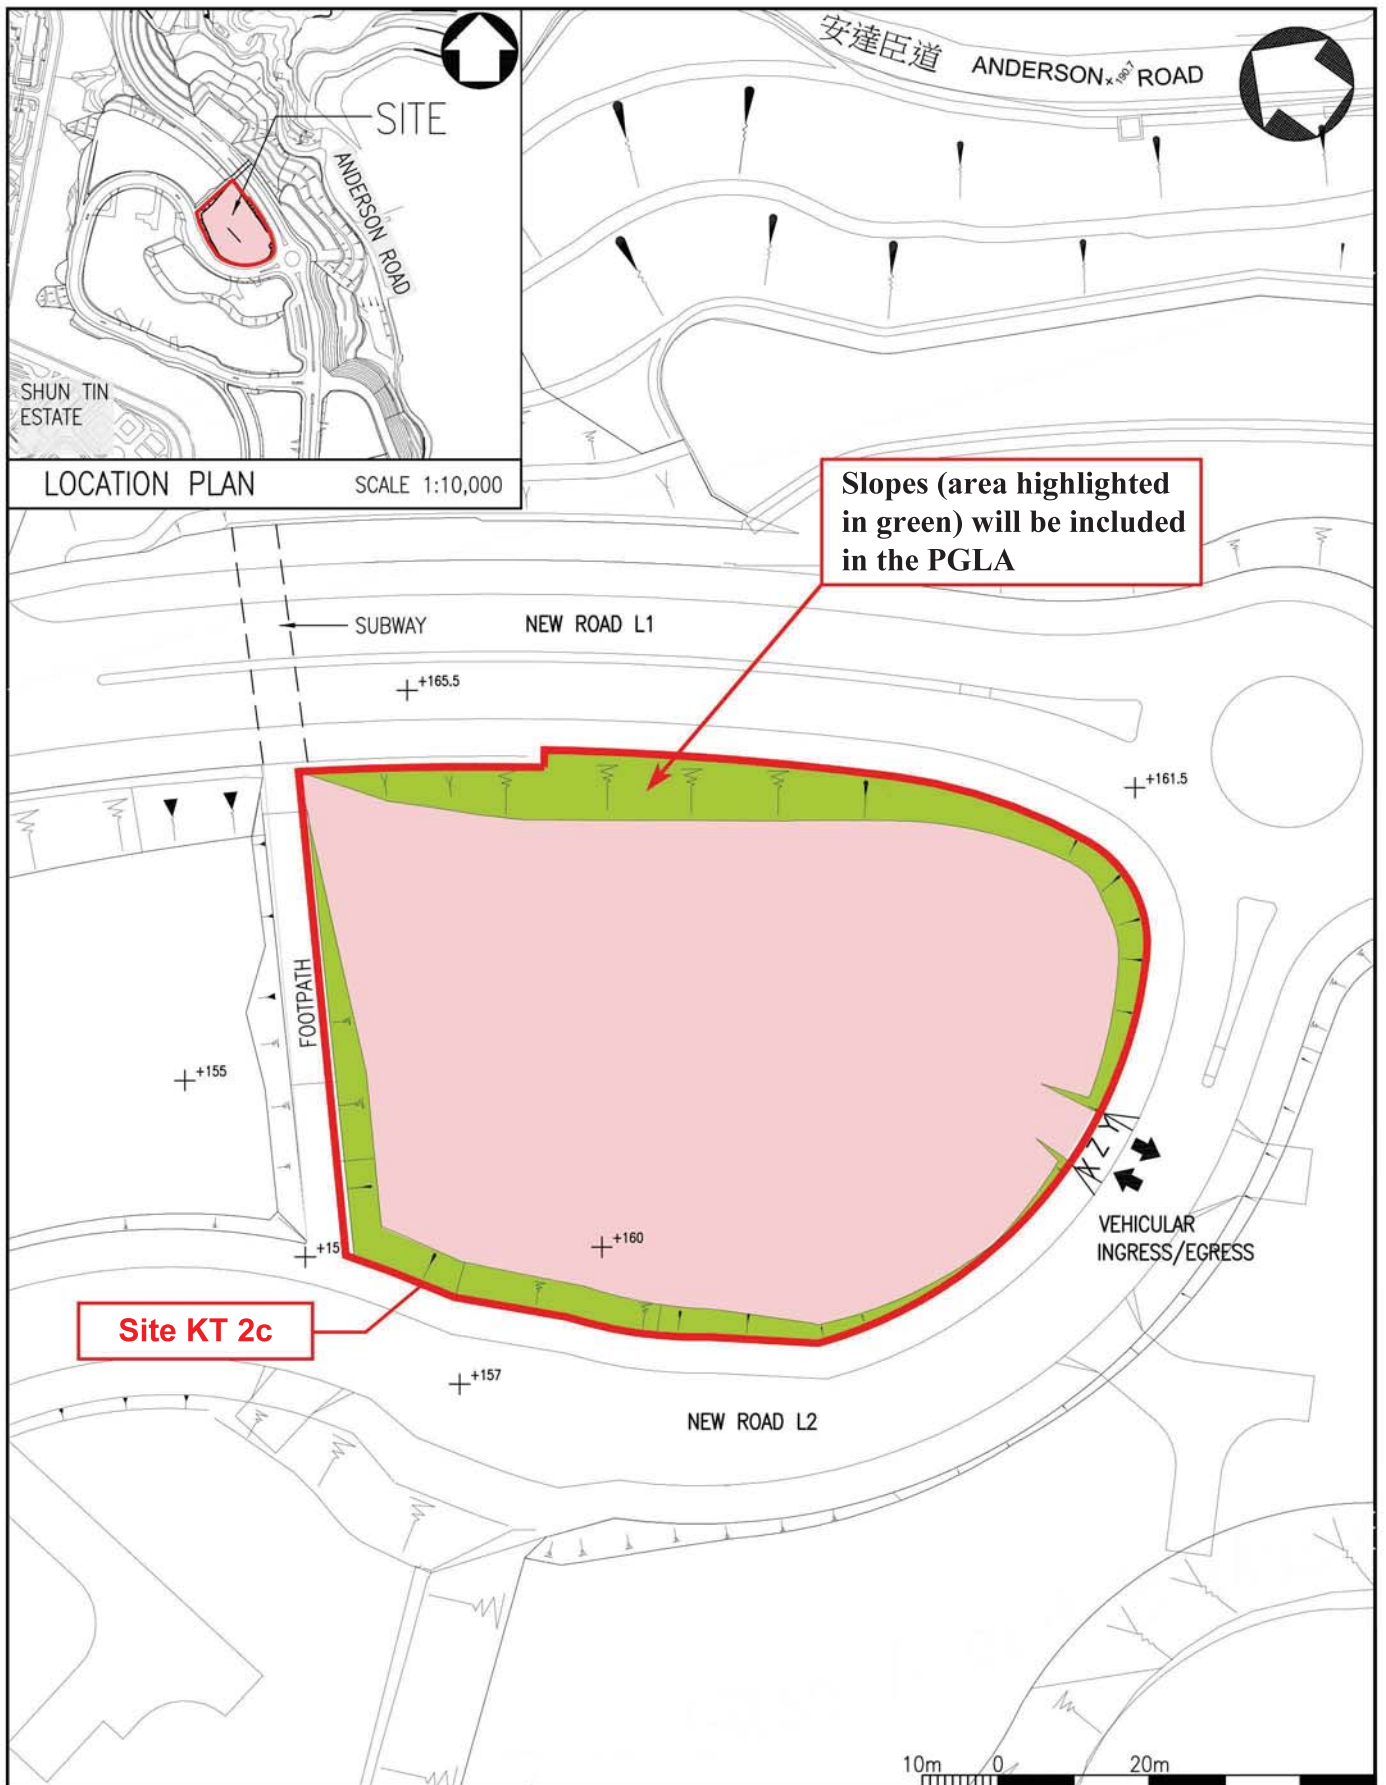

Location Plan - A 30-classroom Primary School at Anderson Road Development, Kwun Tong, Kowloon (Site no. KT 2c) (Slopes will be included in the PGLA as indicated at Annex)

Location Plan - A 30-classroom Primary School at Anderson Road Development, Kwun Tong, Kowloon (Site no. KT 2c)