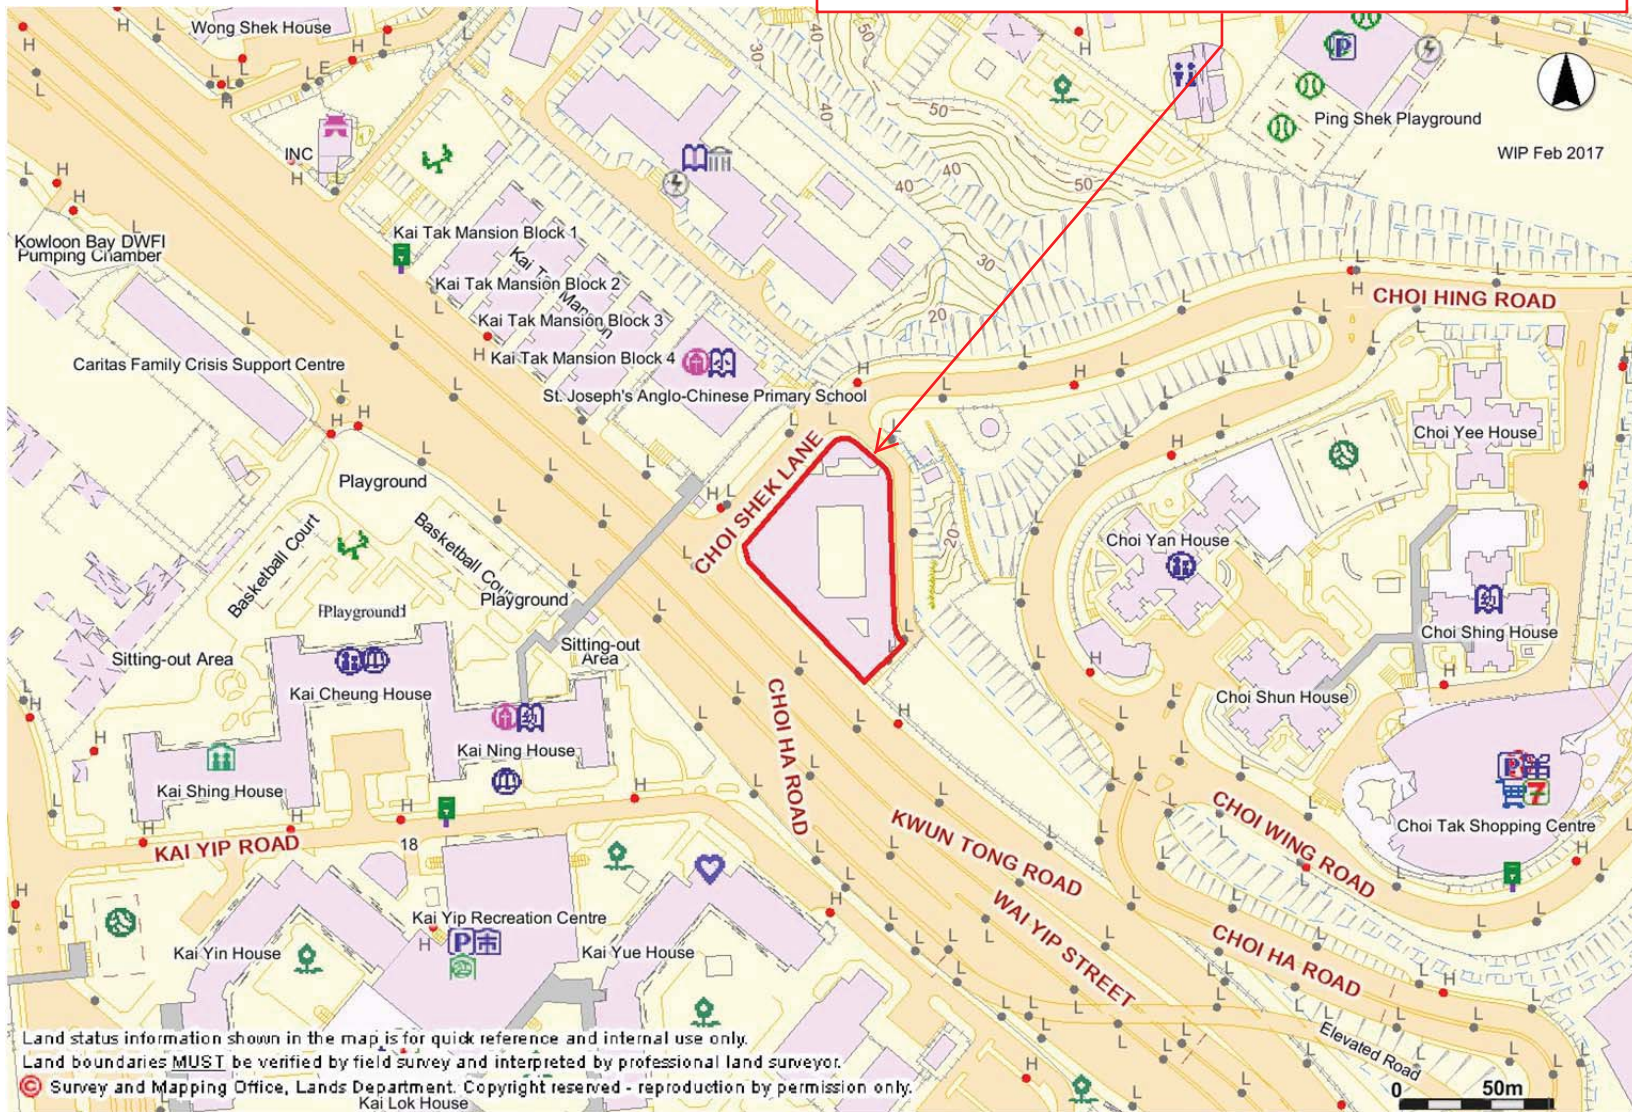

Ex-premises of St. Joseph's Anglo-Chinese School

**Location Plan - Ex-premises of St. Joseph's Anglo-Chinese School  
(61 Kwun Tong Road, Kwun Tong, Kowloon)**