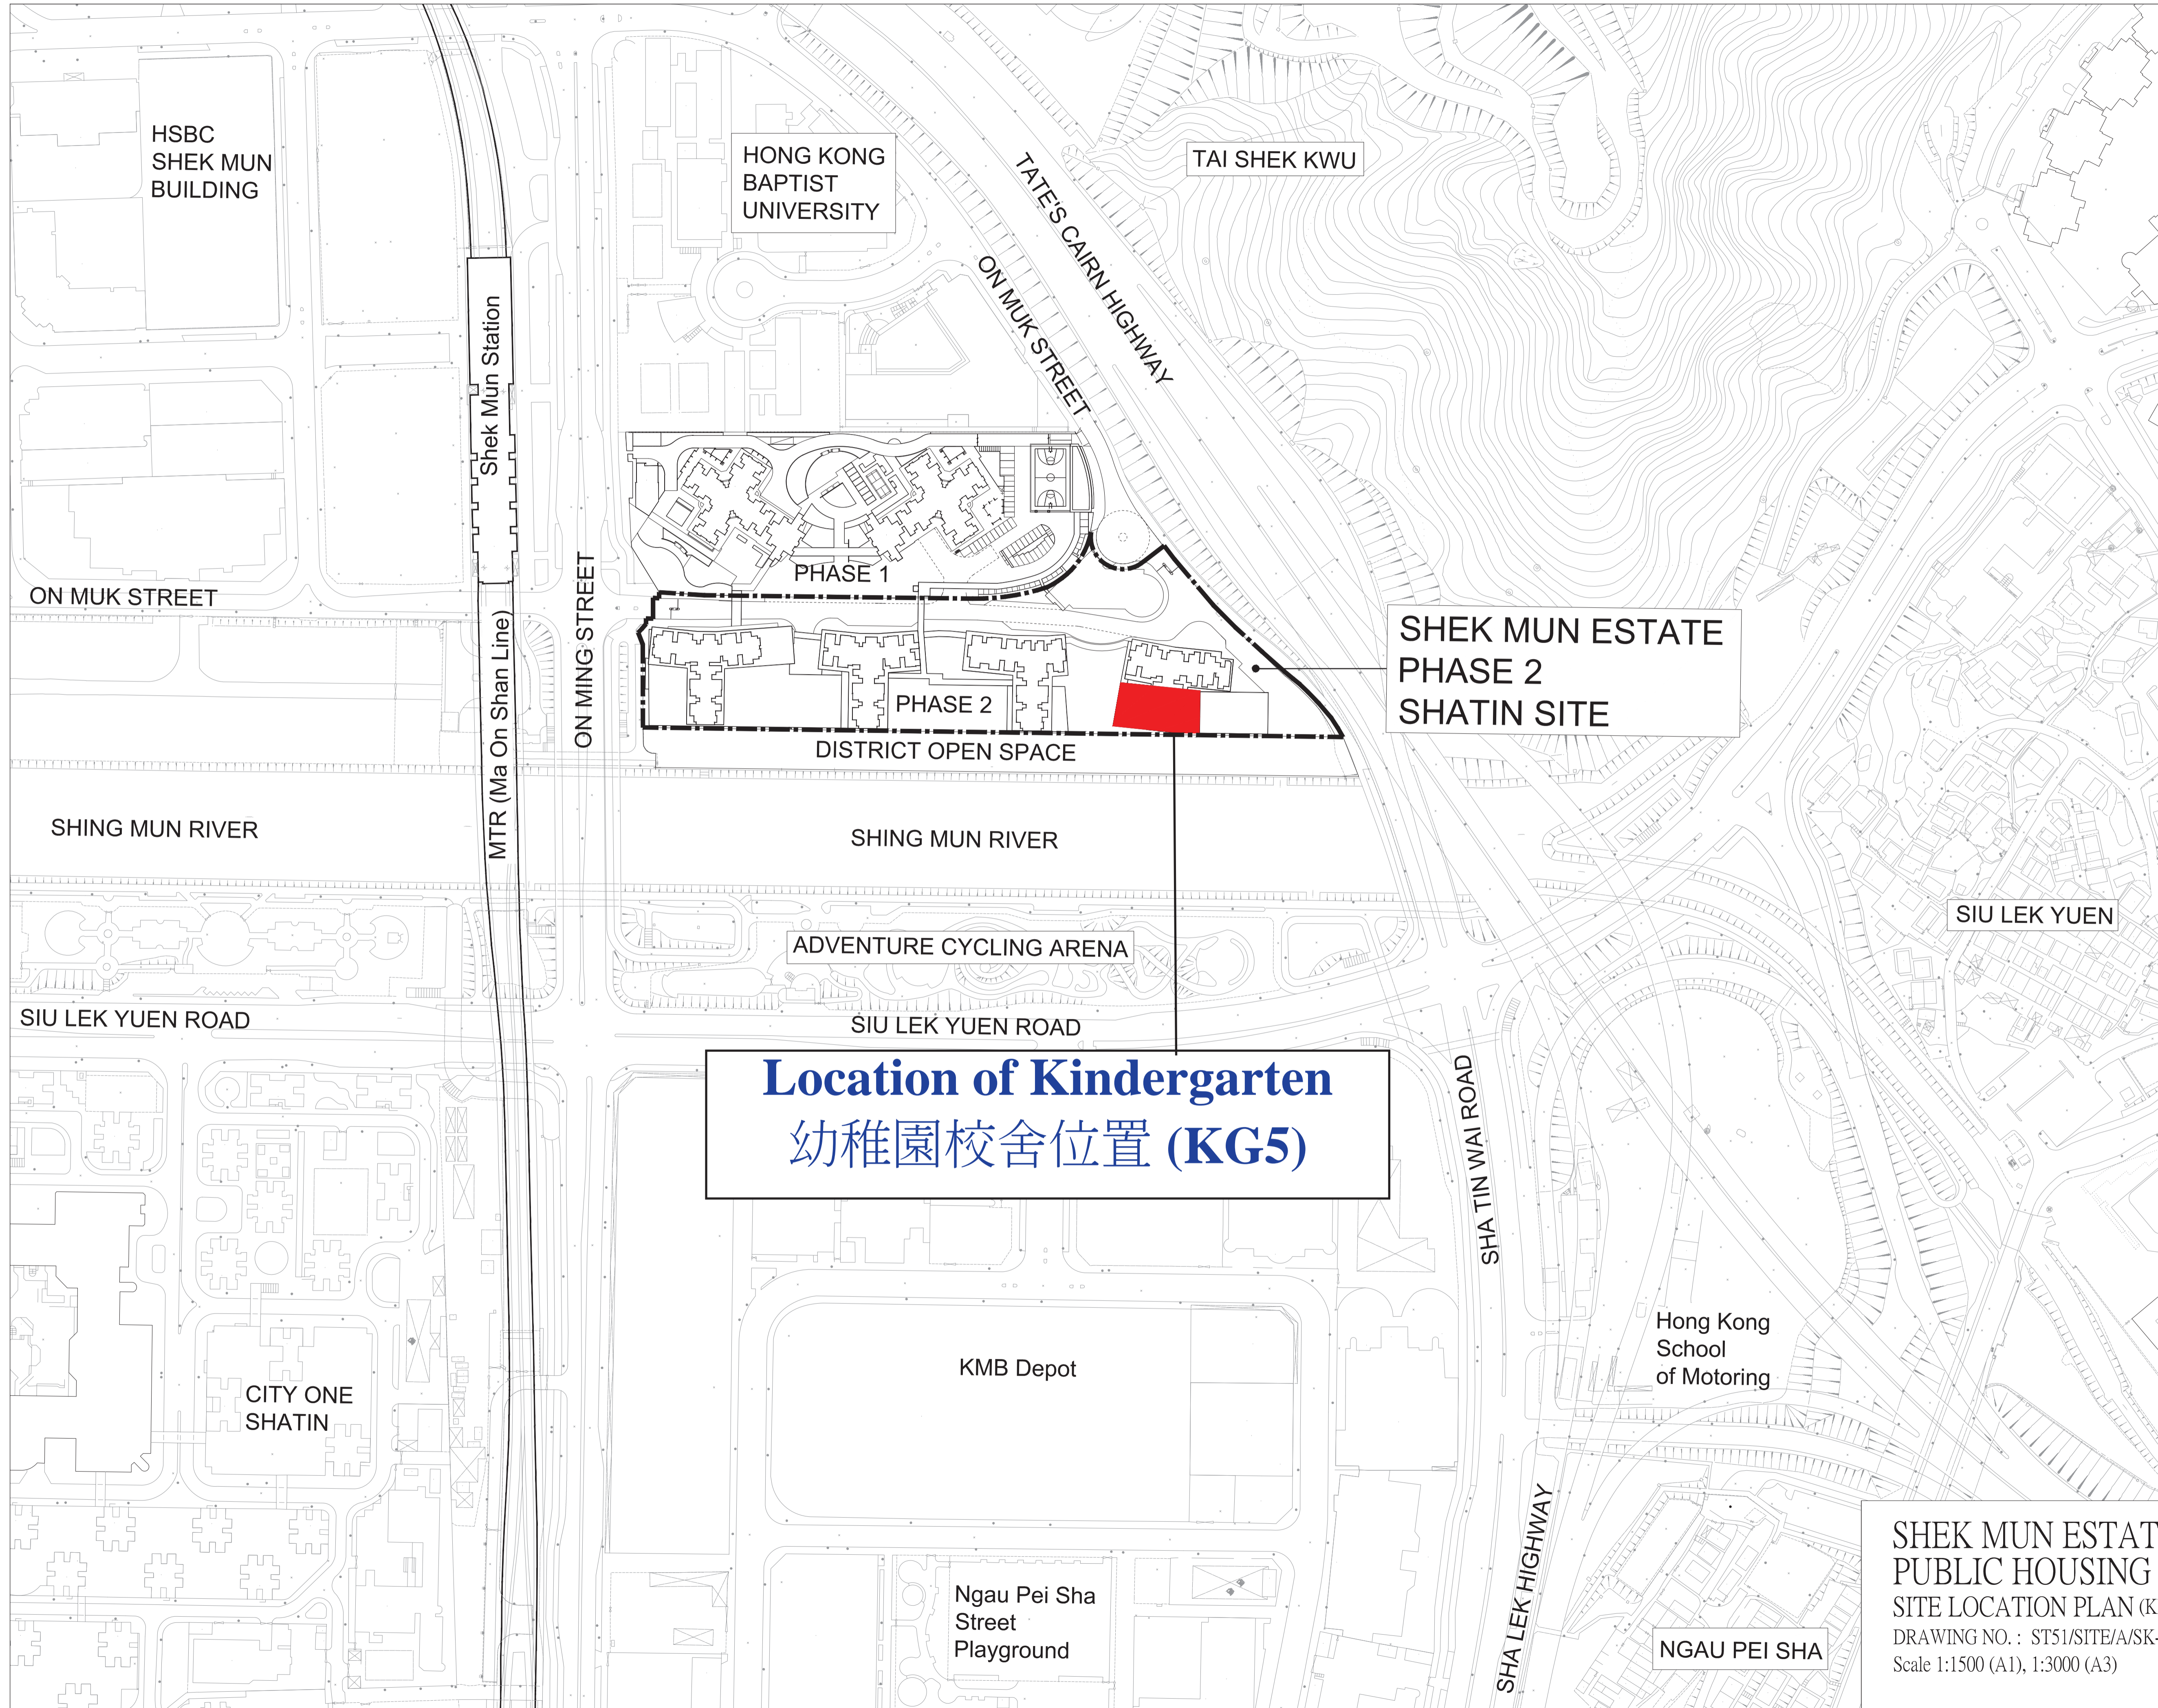

LEGEND:

- SITE BOUNDARY
- KINDERGARTEN LOCATION

Location of Kindergarten
幼稚園校舍位置 (KG5)

SHEK MUN ESTATE PHASE 2, SHATIN
PUBLIC HOUSING DEVELOPMENT
SITE LOCATION PLAN (KINDERGARTEN)
DRAWING NO. : ST51/SITE/A/SK-125
Scale 1:1500 (A1), 1:3000 (A3) DATE: JUNE 2018