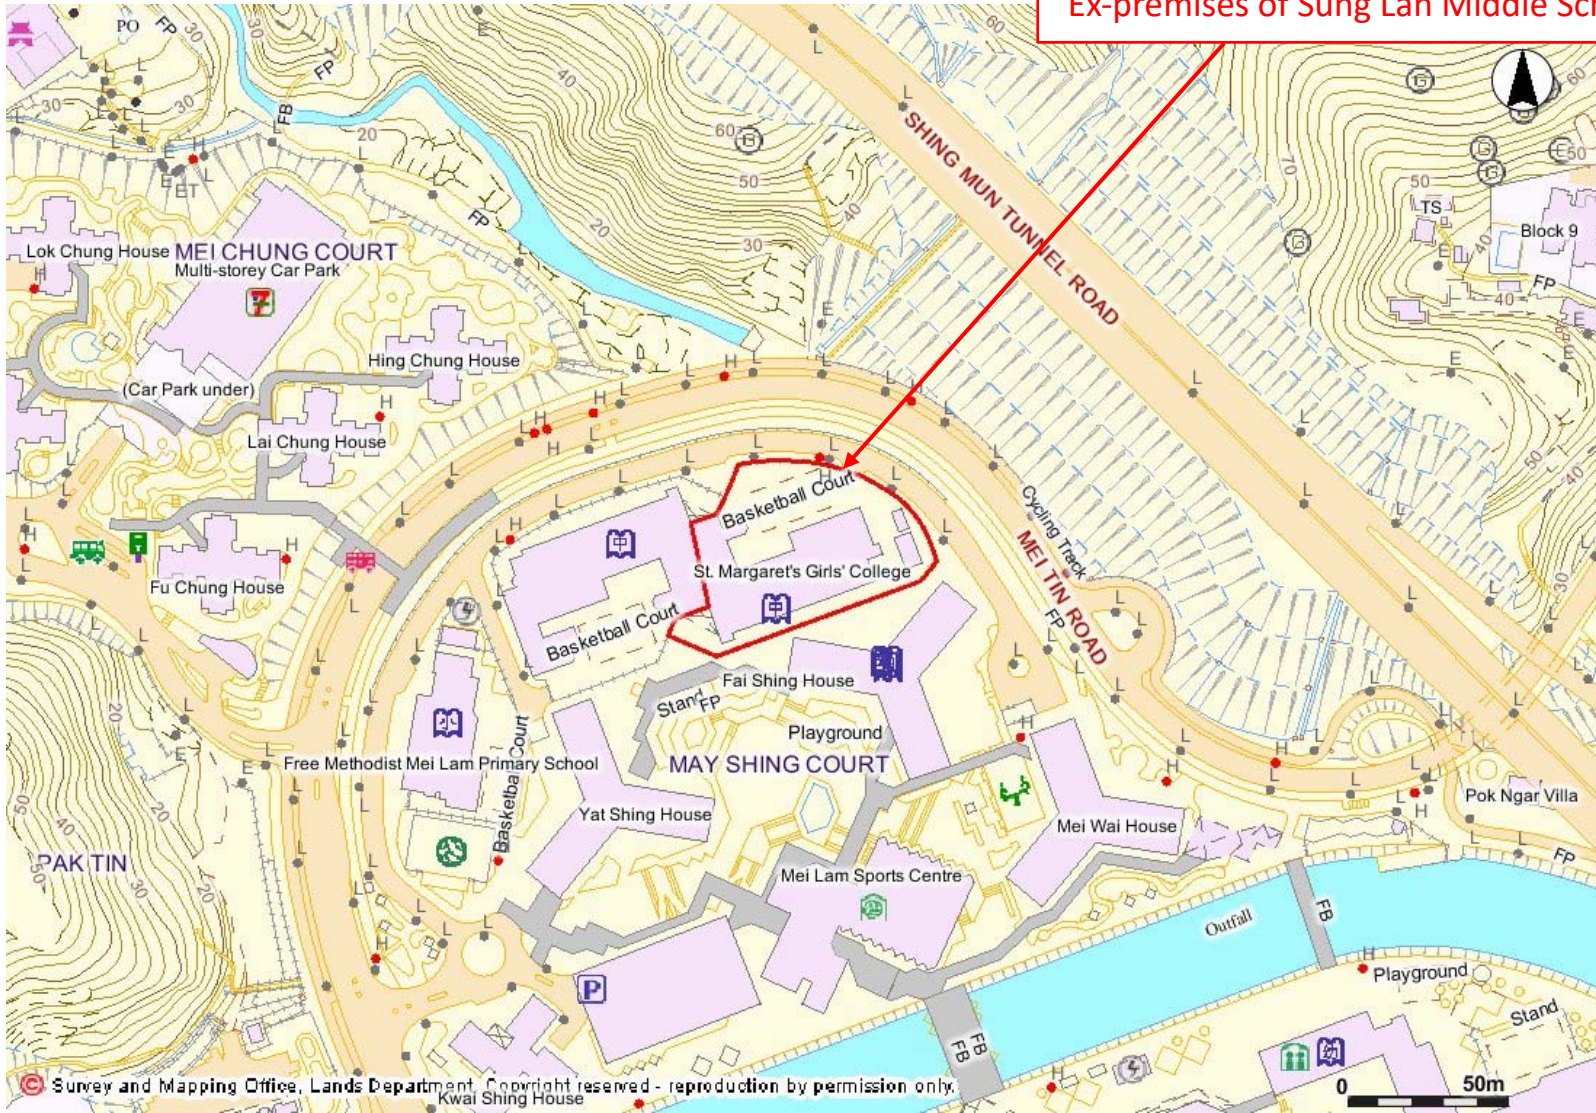

Ex-premises of Sung Lan Middle School

Location Plan - Ex-premises of Sung Lan Middle School (Mei Lam Estate, Sha Tin, New Territories)