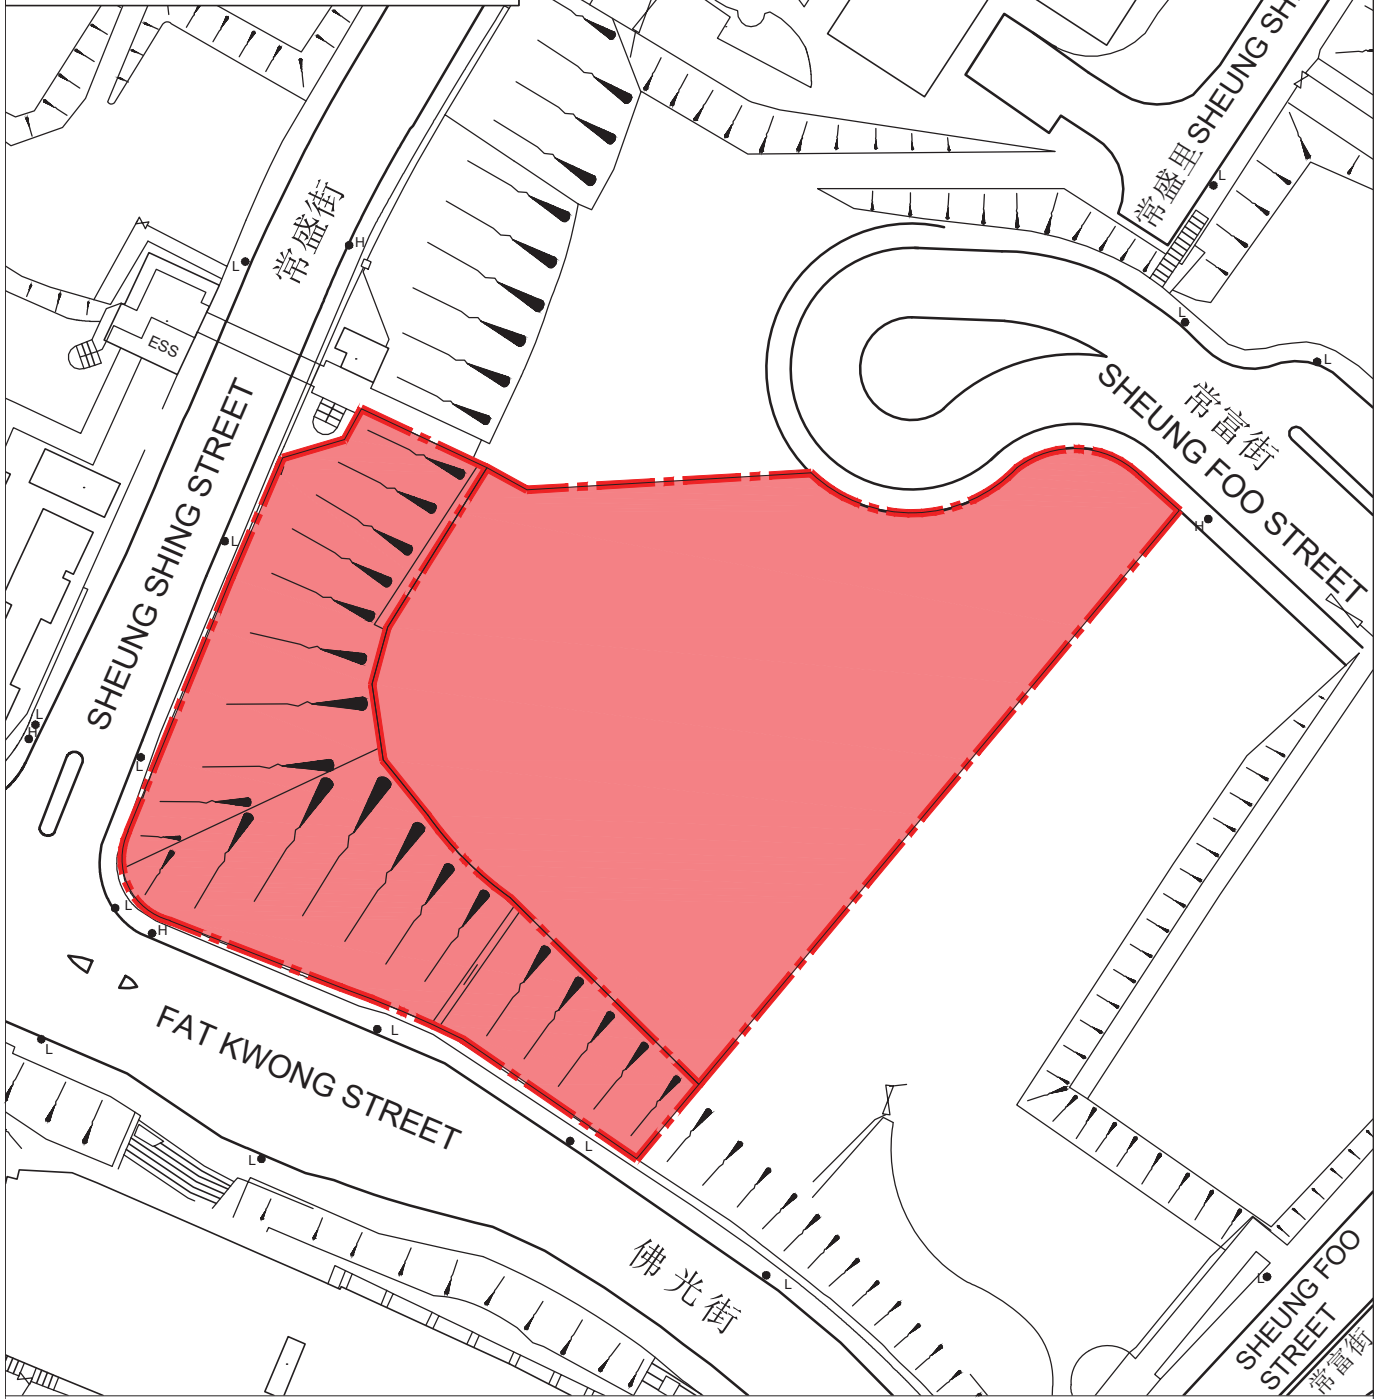

位置圖 LOCATION PLAN SCALE 1:10,000

10m 0 20m

平面圖 - 何文田常富街一所設有24間課室的小學

SITE PLAN - A 24-CLASSROOM PRIMARY SCHOOL AT SHEUNG FOO STREET, HO MAN TIN