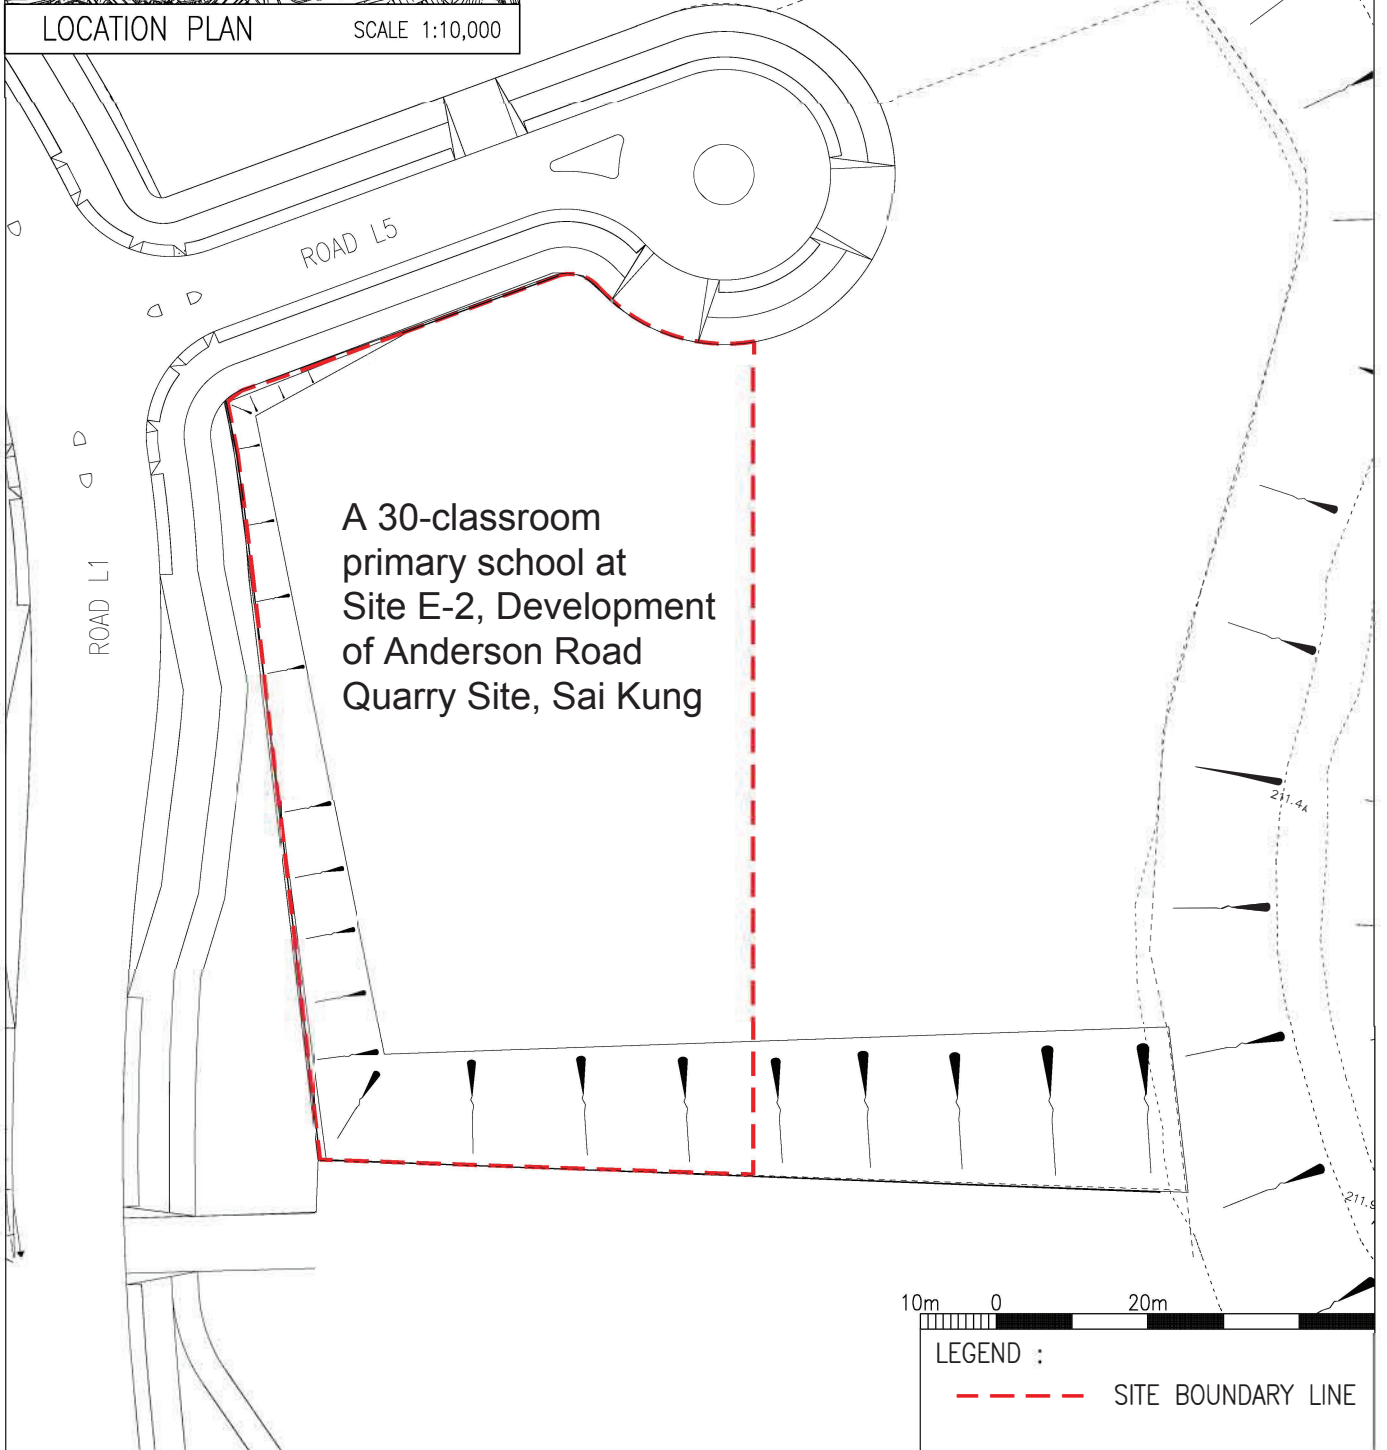

LOCATION PLAN

SCALE 1:10,000

LOCATION PLAN : A 30-CLASSROOM PRIMARY SCHOOL AT SITE E-2, DEVELOPMENT OF ANDERSON ROAD QUARRY SITE, SAI KUNG