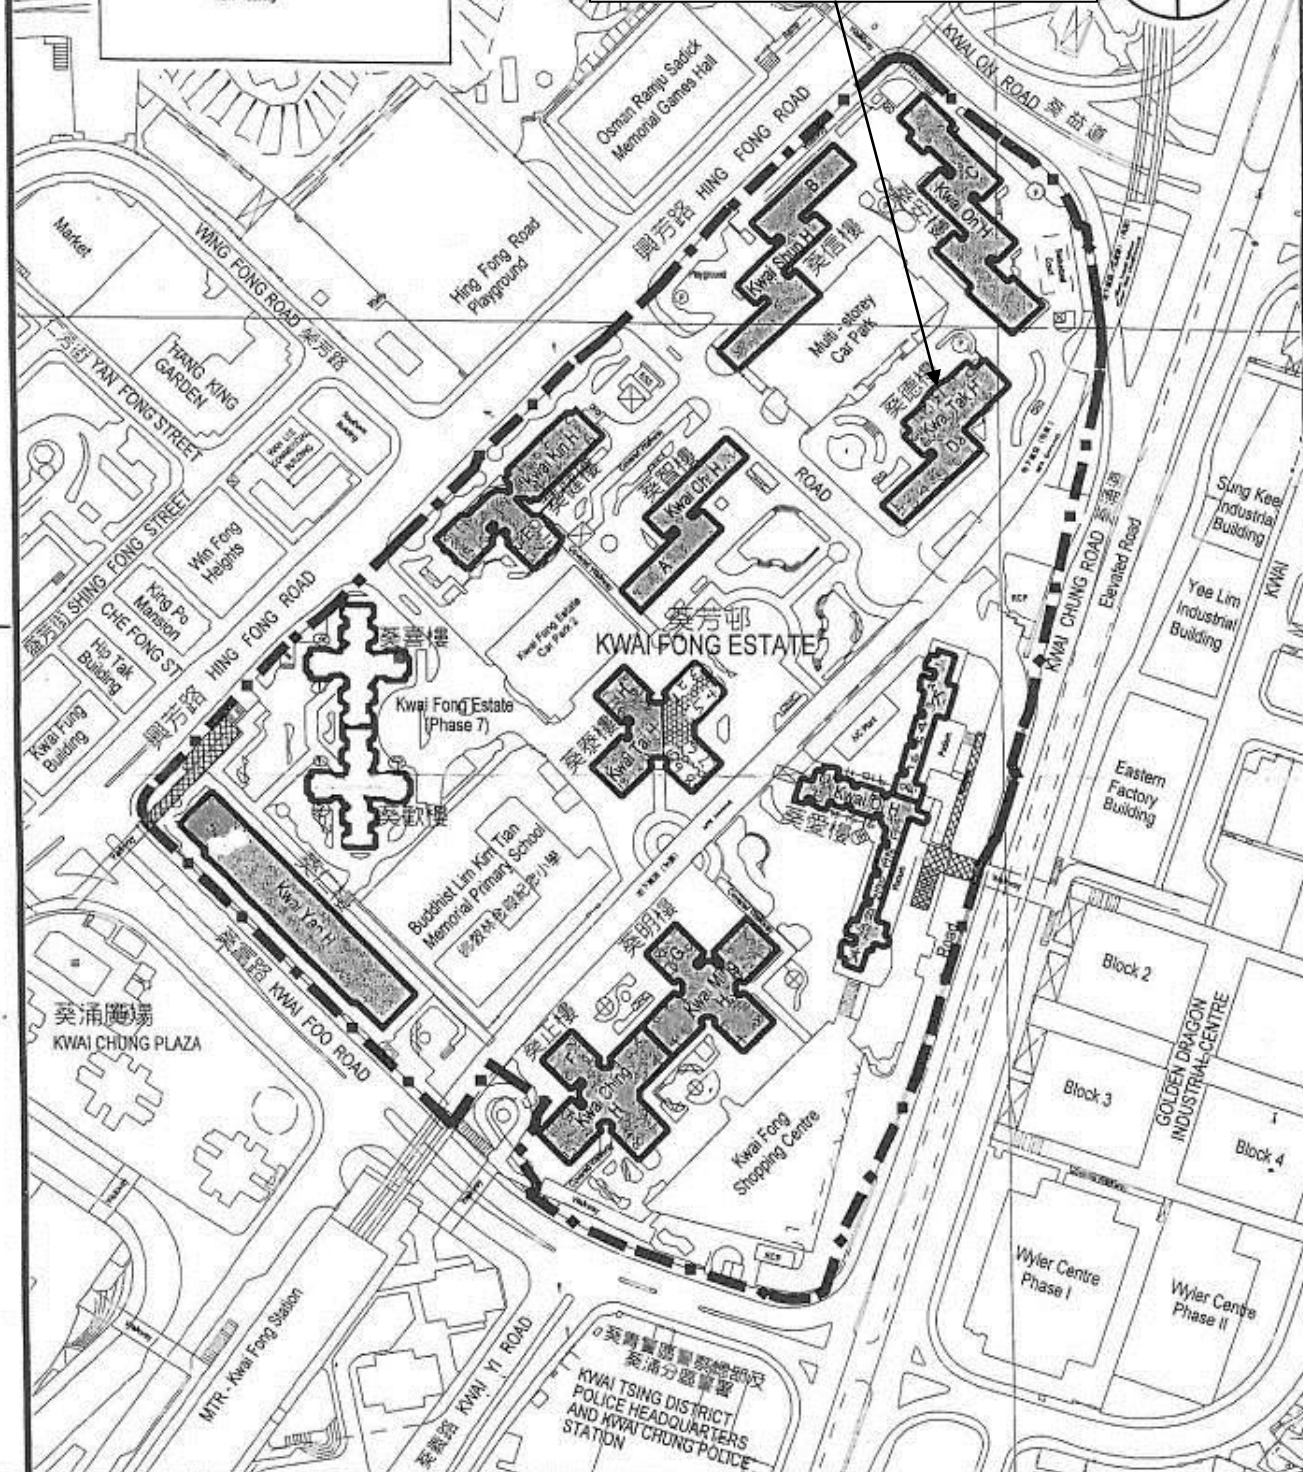

Kindergarten, G/F, Kwai Tak House, Kwai Fong Estate
葵涌葵芳邨葵德樓地下

Notes for Visiting Order

 Footbridge structure maintained by Highway Department and excluded from visiting

LEGEND		V.O. BOUNDARY	
		MANAGEMENT OFFICE	
	NAME & DESIGNATION	INITIAL	DATE
AUTH			
CKD			
DRAWN			

PROJECT

ESTATE PROPERTY BLOCK PLAN

DRAWING TITLE (v.o. 11 dated 18-5-92)

KWAI FONG ESTATE

SCALE 1:2500

0 25 50 75 100M

DRG. NO.

MB/B/EST/A/EKF